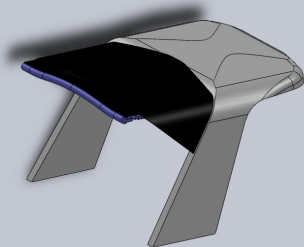

Hassle-Free Shade *On-Demand*®

PO Box 51294, Philadelphia, PA 19115 • Phone: 877.333.8323 • [www.sureshade.com](http://www.sureshade.com)

***SureShade Retractable Sunshade Conceptual Renderings***  
***Sport/Express Cruiser Style Boats with Existing Arch/Sunshade System***

**Retracted Views**

**Extended Views**