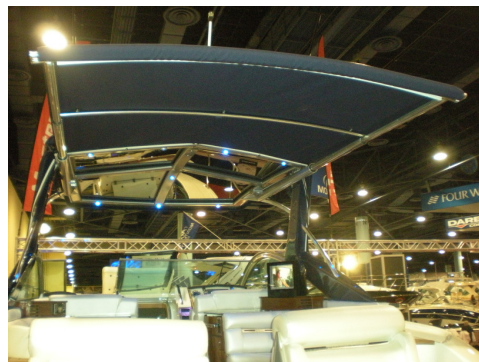

Natural Extension of Your Boat

Engineered to enhance aesthetics of each boat model with mounted or fully integrated install options

A SureShade™ retractable sunshade system is the perfect way to top off your MasterCraft boat.

Whether you are cruising to your favorite destination or just lounging in the sun, SureShade provides MasterCraft boat owners with an innovative solution for sunshade that enhances their boating experience.

SureShade is a **factory-installed option** on the **MasterCraft 300** and can be installed aftermarket on other models.

Available on a variety of new or used MasterCraft boat models...