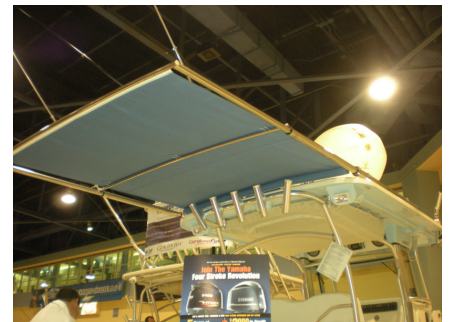

Natural Extension of Your Boat

Engineered to enhance aesthetics of each boat model with mounted or fully integrated install options

A SureShade™ retractable sunshade system is the perfect way to top off your World Cat boat.

Whether you are cruising to your favorite destination or furiously catching a trophy fish, SureShade provides World Cat boat owners with an innovative solution for sunshade that enhances their boating experience.

SureShade can be installed aftermarket on any new or used World Cat boat model.

Available on a variety of new or used World Cat boat models...