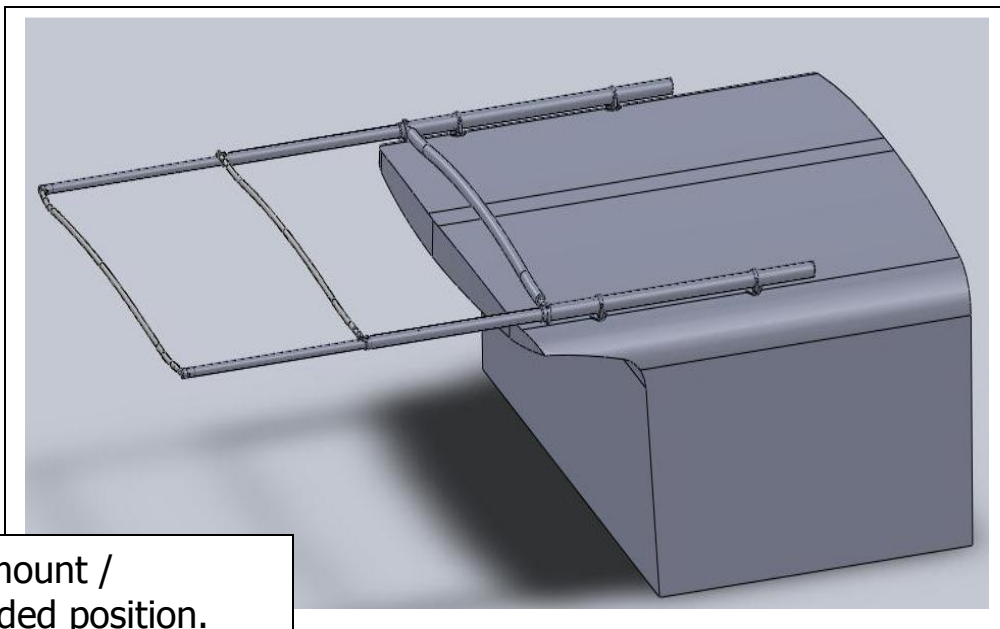

Hassle-Free Shade *On-Demand*®

PO Box 51294, Philadelphia, PA 19115 • Phone: 877.333.8323 • www.sureshade.com

SureShade Proposed Placement
Cabin / DownEast Style Boat – Top Mount

Top-mount /
retracted position.

Top-mount /
extended position.