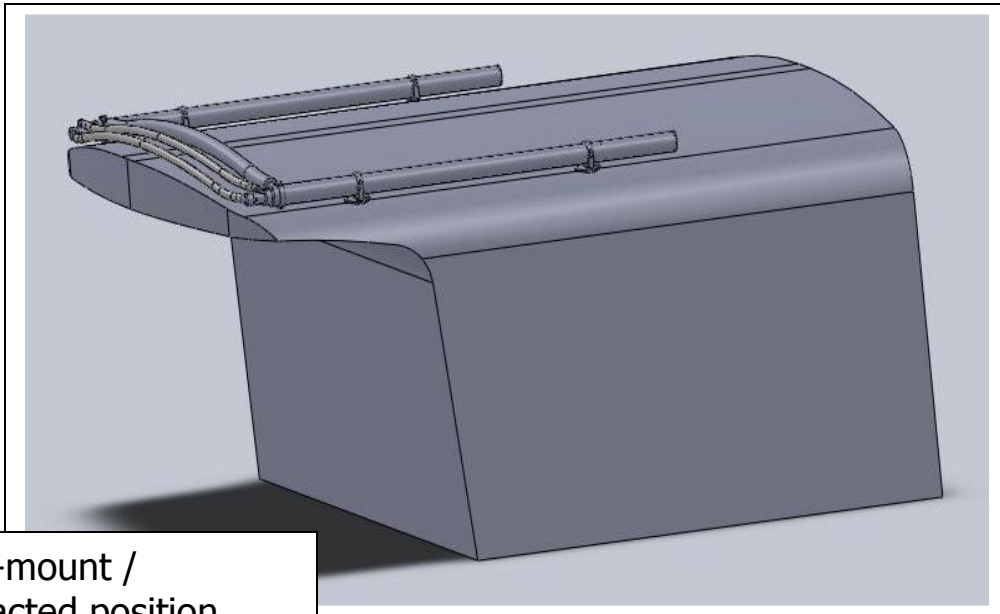

Hassle-Free Shade *On-Demand*®

PO Box 51294, Philadelphia, PA 19115 • Phone: 877.333.8323 • www.sureshade.com

SureShade Proposed Placement
Cabin / DownEast Style Boat – Top Mount

Top-mount /
retracted position.

Top-mount /
extended position.