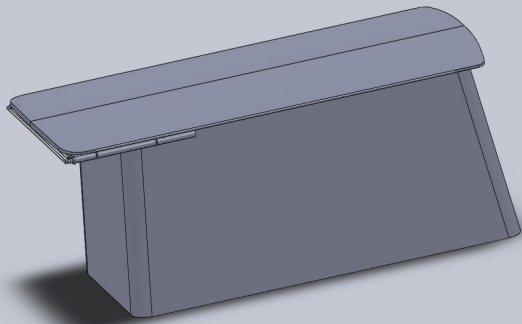

Hassle-Free Shade *On-Demand*®

PO Box 51294, Philadelphia, PA 19115 • Phone: 877.333.8323 • www.sureshade.com

***SureShade Proposed Placement
Cabin / DownEast Style Boat – Mounting to the Underside of the Overhang***

Underhang-mount /
retracted position.

Underhang-mount /
extended position.