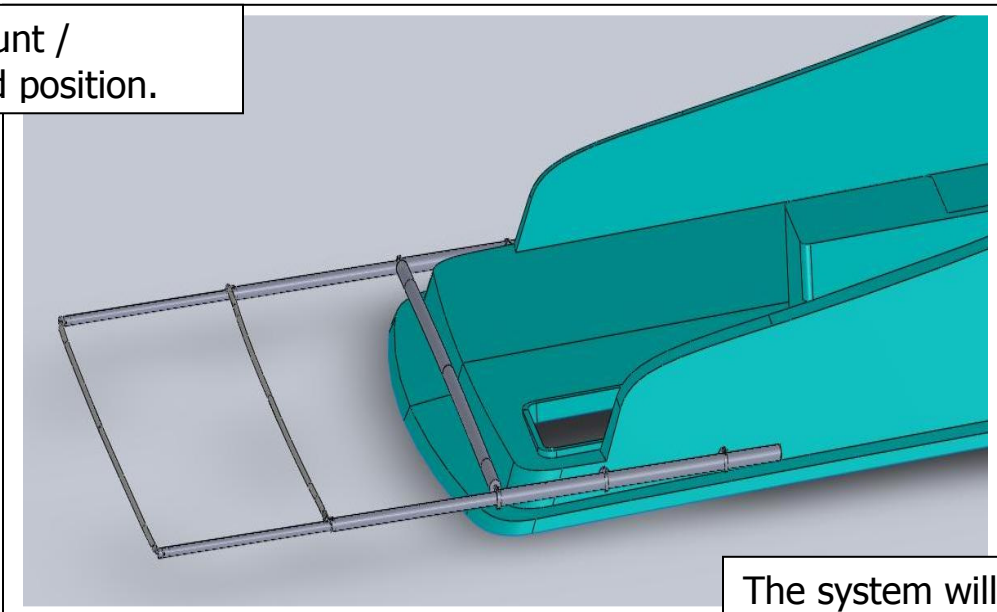

Hassle-Free Shade *On-Demand*®

PO Box 51294, Philadelphia, PA 19115 • Phone: 877.333.8323 • www.sureshade.com

SureShade Proposed Placement
Flybridge Boats – Side Mount, Stationary Roller

Side-mount /
retracted position.

Side-mount /
extended position.

The system will utilize a
stationary roller.