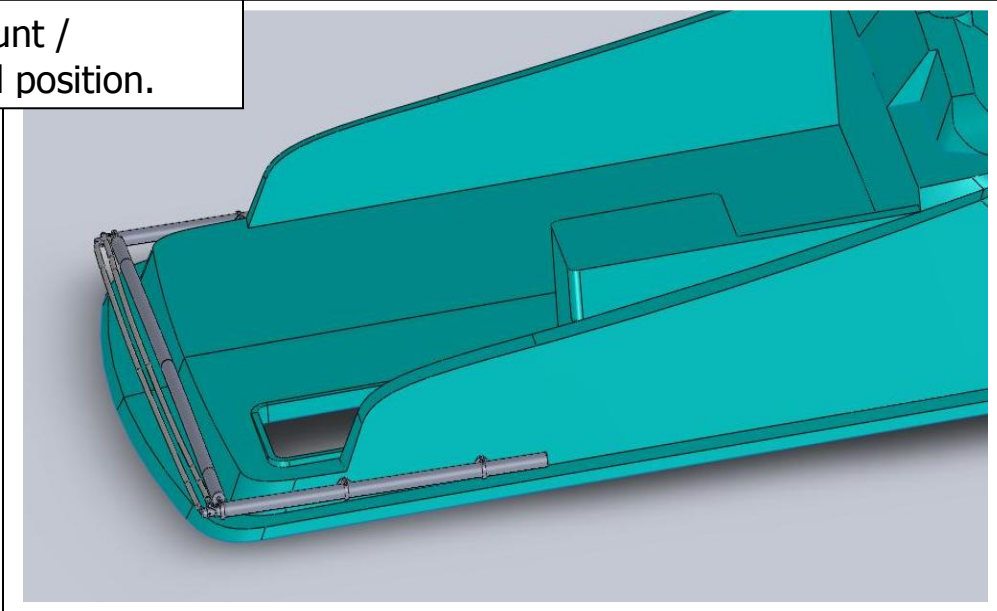

Hassle-Free Shade *On-Demand*®

PO Box 51294, Philadelphia, PA 19115 • Phone: 877.333.8323 • www.sureshade.com

SureShade Proposed Placement
Flybridge Boats – Side Mount, Stationary Roller

Side-mount /
retracted position.

Side-mount /
extended position.

The system will utilize a
stationary roller.