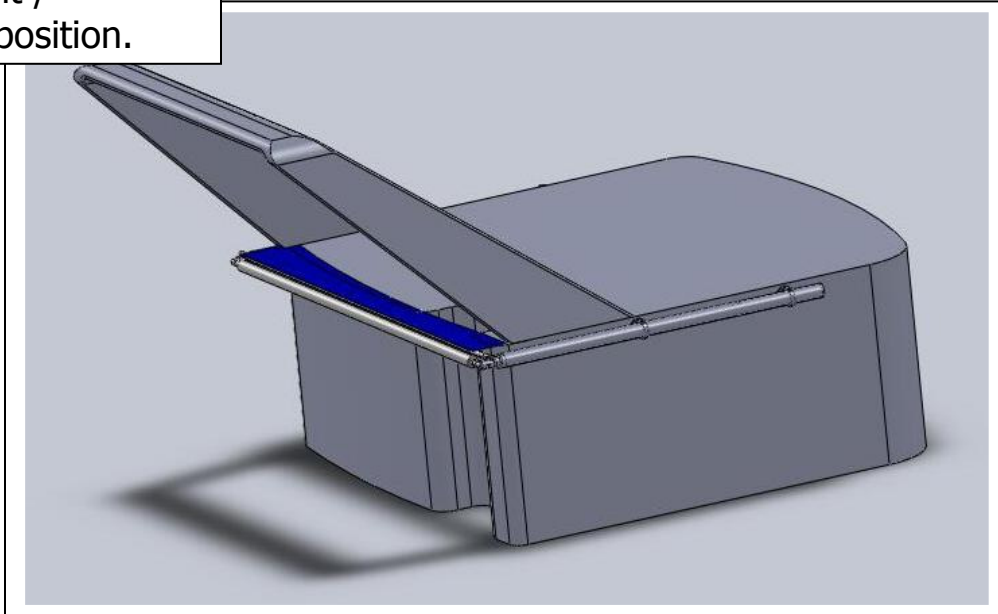

Hassle-Free Shade *On-Demand*®

PO Box 51294, Philadelphia, PA 19115 • Phone: 877.333.8323 • www.sureshade.com

SureShade Proposed Placement
Flybridge Boats – Side Mount / Travelling Roller

Side-mount /
retracted position.

Side-mount /
extended position.

The canvas will fasten to the fiberglass and the system will utilize a traveling roller that will extend with the framework.