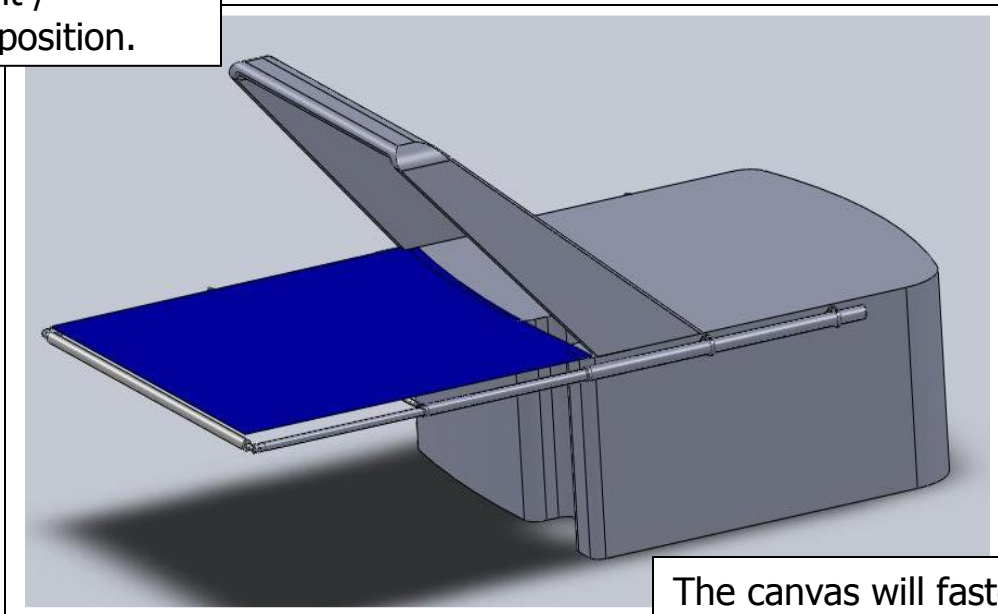

Hassle-Free Shade *On-Demand*®

PO Box 51294, Philadelphia, PA 19115 • Phone: 877.333.8323 • www.sureshade.com

SureShade Proposed Placement
Flybridge Boats – Side Mount / Travelling Roller

Side-mount /
retracted position.

Side-mount /
extended position.

The canvas will fasten to the fiberglass and the system will utilize a traveling roller that will extend with the framework.