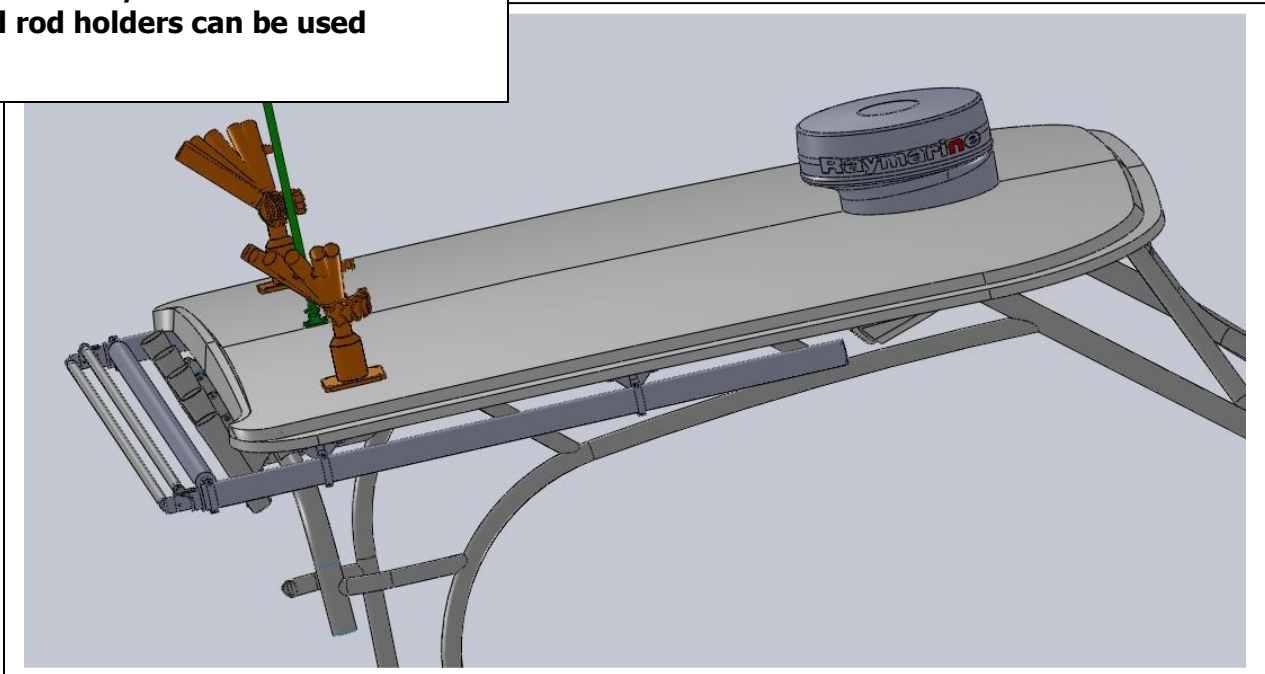

Hassle-Free Shade *On-Demand*®

PO Box 51294, Philadelphia, PA 19115 • Phone: 877.333.8323 • www.sureshade.com

**SureShade Proposed Placement for
Center Consoles / Hardtops with Rod Holders**

**Underside-mount / with rod holders –
shade and rod holders can be used
together.**

**Top-mount / with rod holders. Note – rod
holders cannot be used when shade is
extended.**

Fig 2