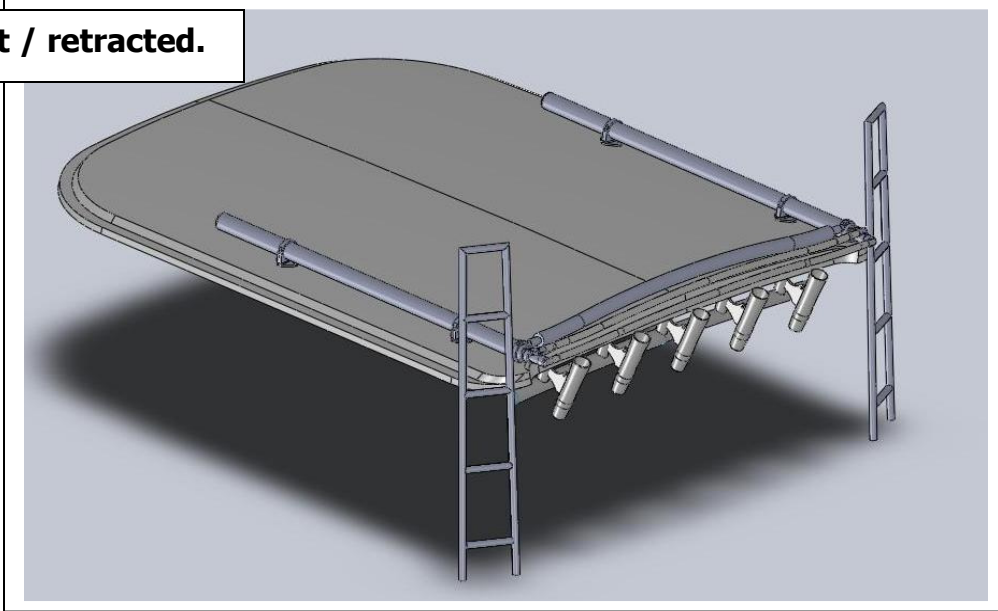

Hassle-Free Shade *On-Demand*®

PO Box 51294, Philadelphia, PA 19115 • Phone: 877.333.8323 • www.sureshade.com

SureShade Proposed Placement
Sportfish Tower with Ladder and Rodholders – Top-Mount

Top-mount / retracted.

Top-mount / extended.