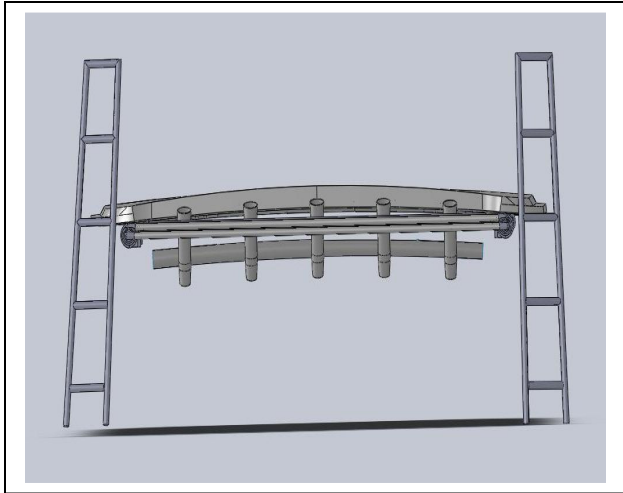

Hassle-Free Shade *On-Demand*®

PO Box 51294, Philadelphia, PA 19115 • Phone: 877.333.8323 • www.sureshade.com

***SureShade Proposed Placement
Sportfish Tower with Ladder and Rodholders – Underside-Mount***

Underside-mount / retracted.

Underside-mount / extended.