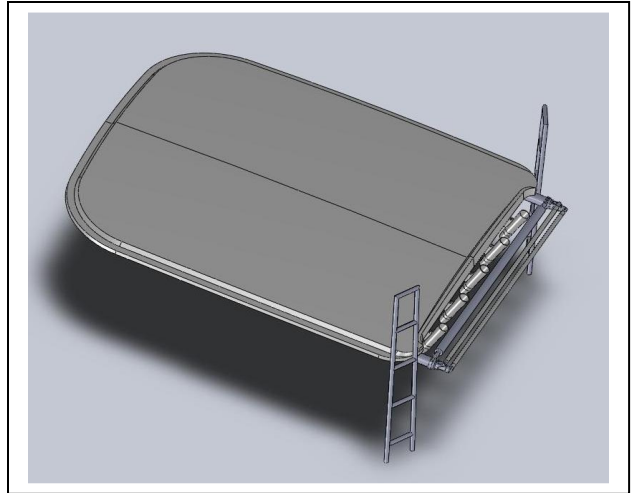

Hassle-Free Shade *On-Demand*®

PO Box 51294, Philadelphia, PA 19115 • Phone: 877.333.8323 • www.sureshade.com

***SureShade Proposed Placement
Sportfish Tower with Ladder and Rodholders – Underside-Mount***

Underside-mount / retracted.

Underside-mount / extended.